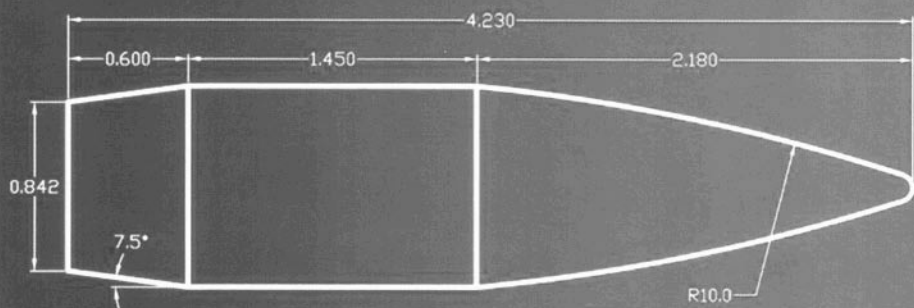

APPLIED BALLISTICS FOR LONG RANGE SHOOTING

Understanding the elements and application
of external ballistics for successful long range
target shooting and hunting.

By Bryan Litz

G7 Standard Projectile
Dimensions in calibers